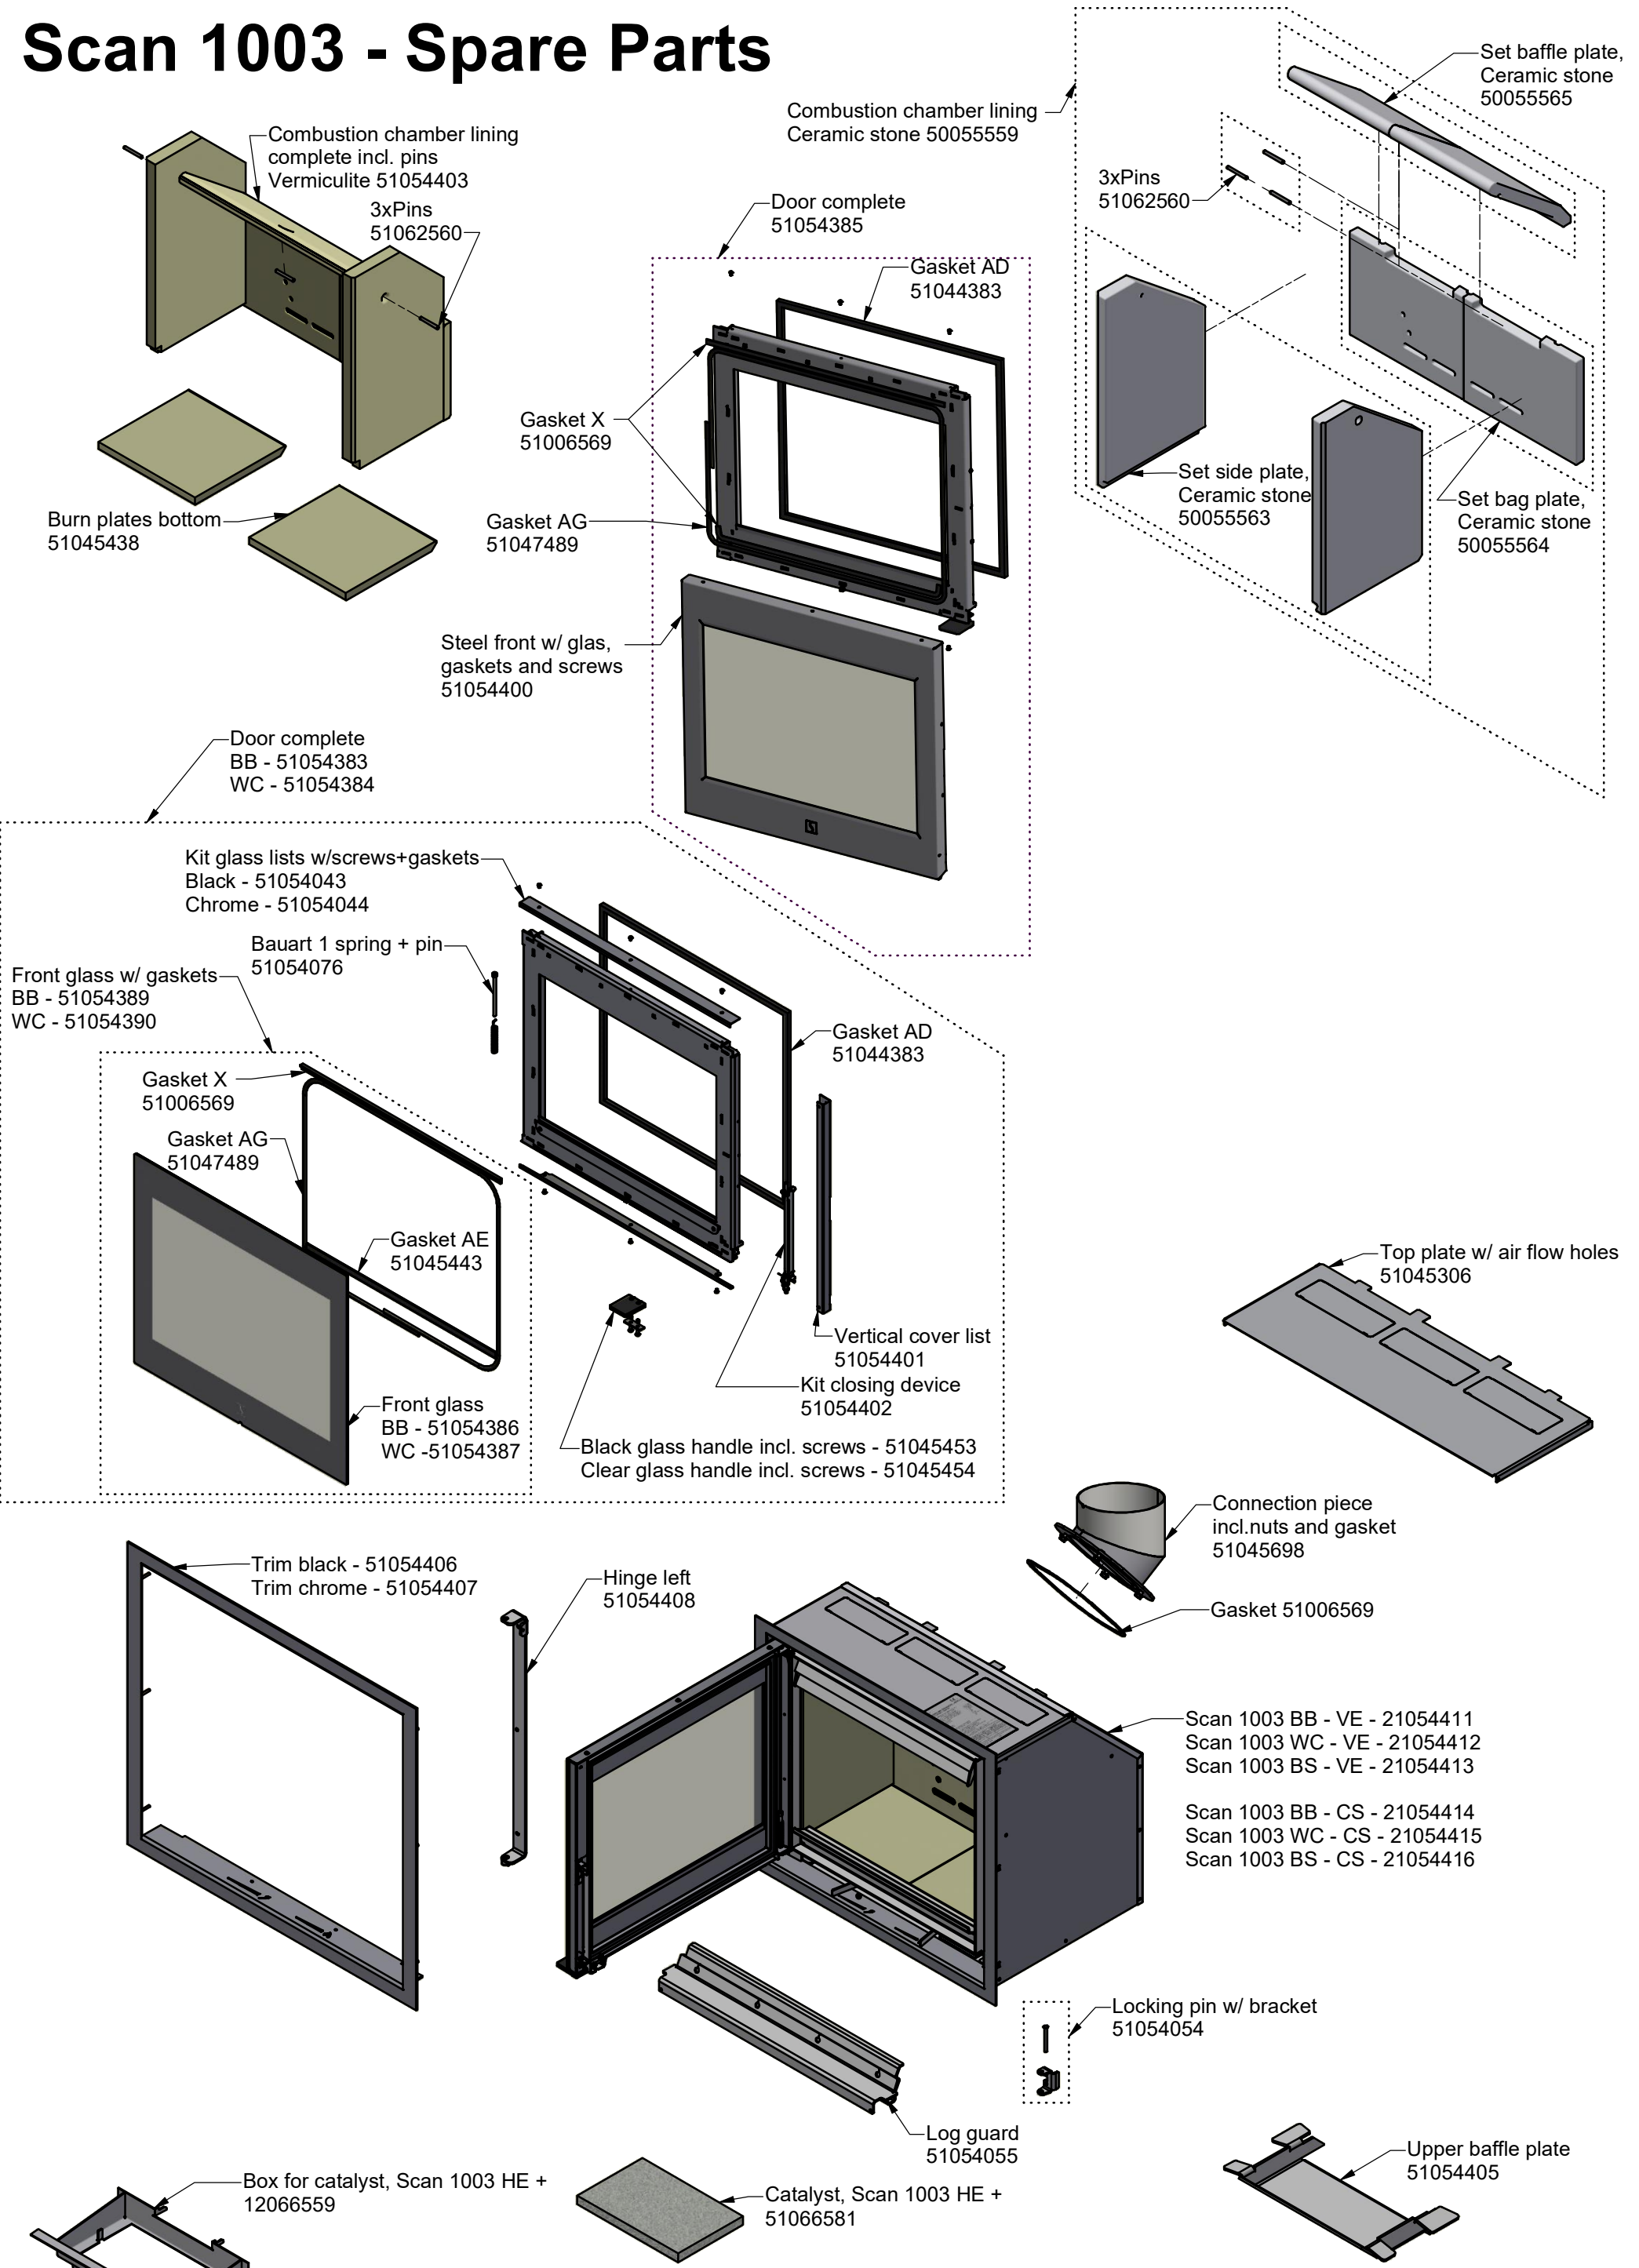

# Scan 1003 - Spare Parts

Date: 24-03-2025    Constructed /Changed by: pcj/sr  
 Drawing number: **91003100**

**SCAN A/S**  
 DK-5492 Vissenbjerg©

# Scan 1003 - Spare Parts

## Accessories

He + kit for Scan 1003, accessory  
24066646

Date: 24-03-2025

Constructed /Changed by: pcj/sr

Drawing number: 91003100

**SCAN A/S**  
DK-5492 Vissenbjerg©