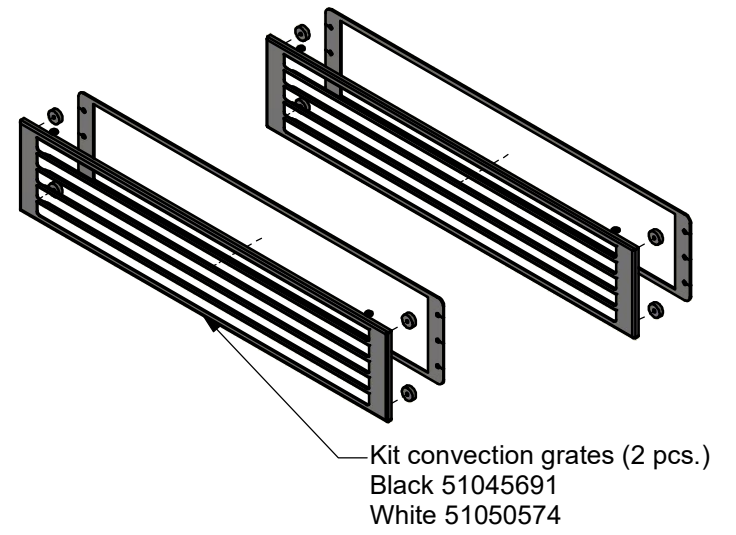

# Scan 1003 - Spare Parts

Date: 24-03-2025    Constructed /Changed by: pcj/sr  
 Drawing number: **91003100**

**SCAN A/S**  
 DK-5492 Vissenbjerg©

# Scan 1003 - Spare Parts

## Accessories

He + kit for Scan 1003, accessory  
24066646

Date: 24-03-2025

Constructed /Changed by: pcj/sr

Drawing number: 91003100

**SCAN A/S**  
DK-5492 Vissenbjerg©