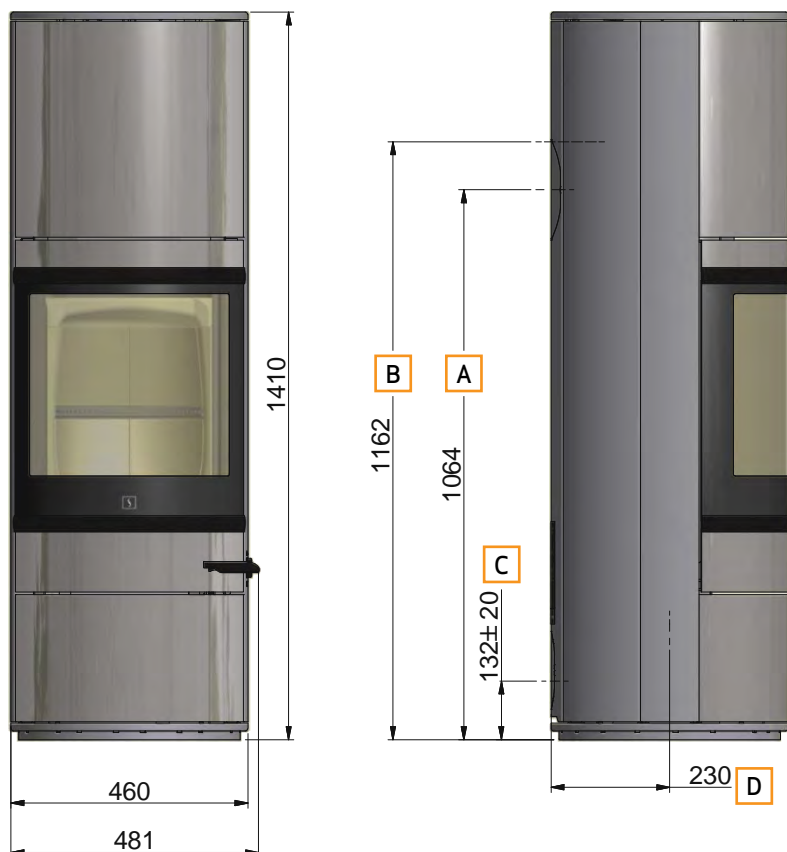

DIMENSION SCAN 83-1 AND 83-2

- A** Centre rear outlet
- B** Height to the beginning of the connecting piece at top outlet
- C** Centre of fresh air intake rear outlet
- D** Centre of fresh air intake bottom

All measurements are in millimeters

DIMENSION SKETCH SCAN 83-3 AND 83-4 MAXI

- A** Centre rear outlet
- B** Height to the beginning of the connecting piece at top outlet
- C** Centre of fresh air intake rear outlet
- D** Centre of fresh air intake bottom

All measurements are in millimeters