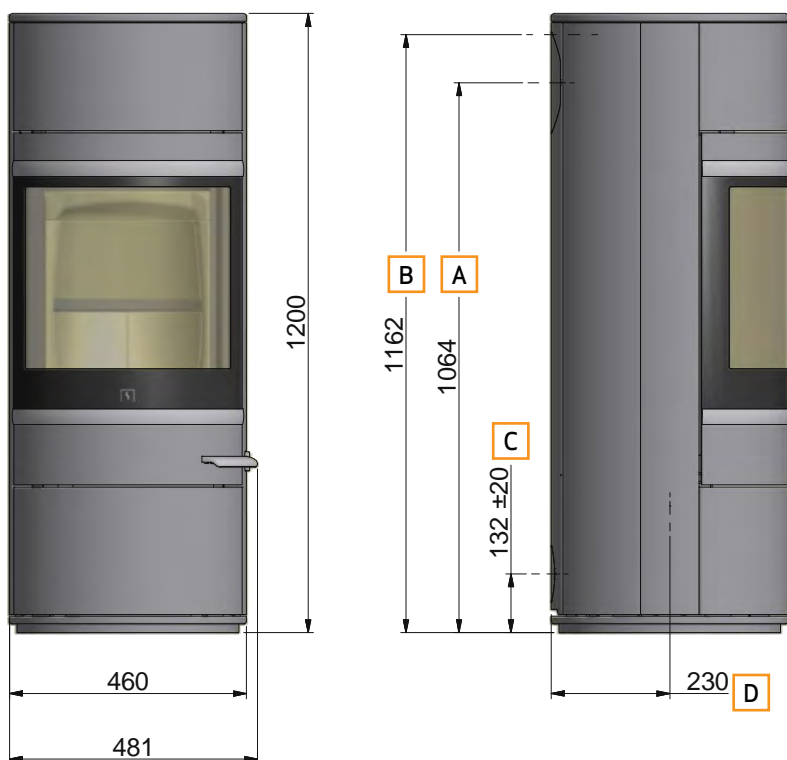

DIMENSION SCAN 83-1 AND 83-2

- A** Centre rear outlet
- B** Height to the beginning of the connecting piece at top outlet
- C** Centre of fresh air intake rear outlet
- D** Centre of fresh air intake bottom

All measurements are in millimeters

DIMENSION SKETCH SCAN 83-3 AND 83-4 MAXI

- A** Centre rear outlet
- B** Height to the beginning of the connecting piece at top outlet
- C** Centre of fresh air intake rear outlet
- D** Centre of fresh air intake bottom

All measurements are in millimeters